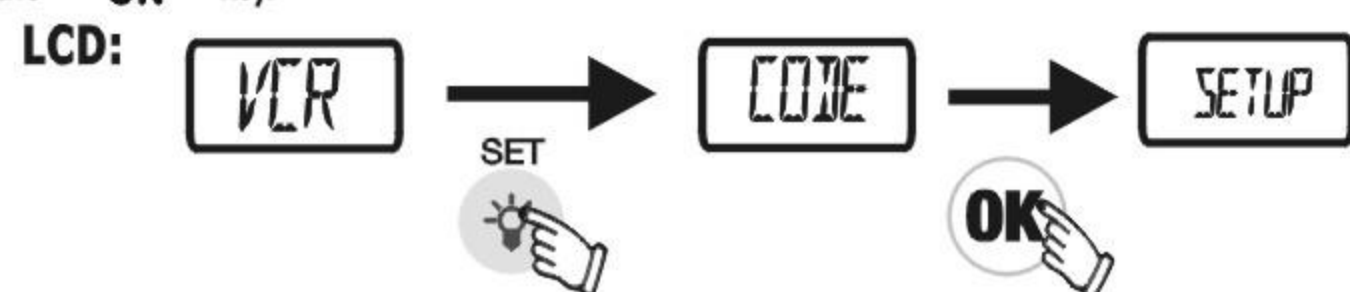

2. Press the "SET" key for about 5 seconds, to enter the sub-menu "CODE" state, then press the "OK" key.

3. Enter a four-digit code 1999. If you enter a correct code, you will hear a beep, and the system will return to the "CODE" sub-menu.