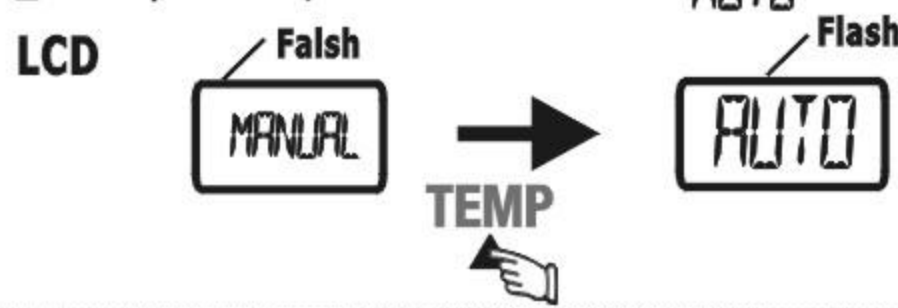

5. Press the "OK" key for once, the system enters the Fully Automated Search state.