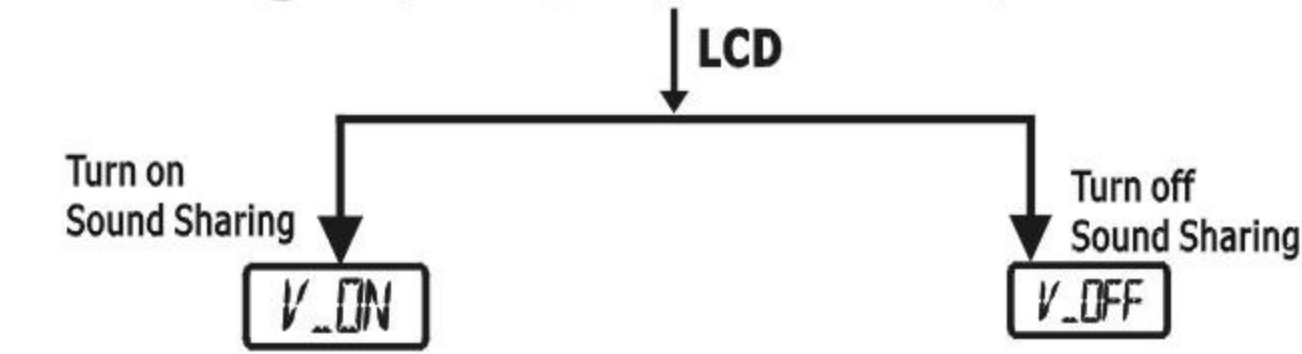

E.g.: to cite DVD as an example:

1. Press DVD key once to switch to DVD interface.

2. Press the "SET" key for about 5 seconds, to enter the Settings mode.

3. Press the "←" or "→" on the menu or select the mode on the LCD.

4. Press the "OK" key for once, then press the "TEMP" key on the menu.

5. Press the "OK" for once to turn on the Sound Sharing function, press the "EXIT" key for once to return to the original state.

5. Press the "OK" for once to turn off the Sound Sharing function, press the "EXIT" key for once to return to the original state.

Note: after turning on the Sound Sharing function, the sound keys on the Settings interface (VOL+, -, and mute) can all be controlled by the volume keys on that home appliance that is set at the last. When you have to use this function after reinstalling the batteries, you must redo the settings.