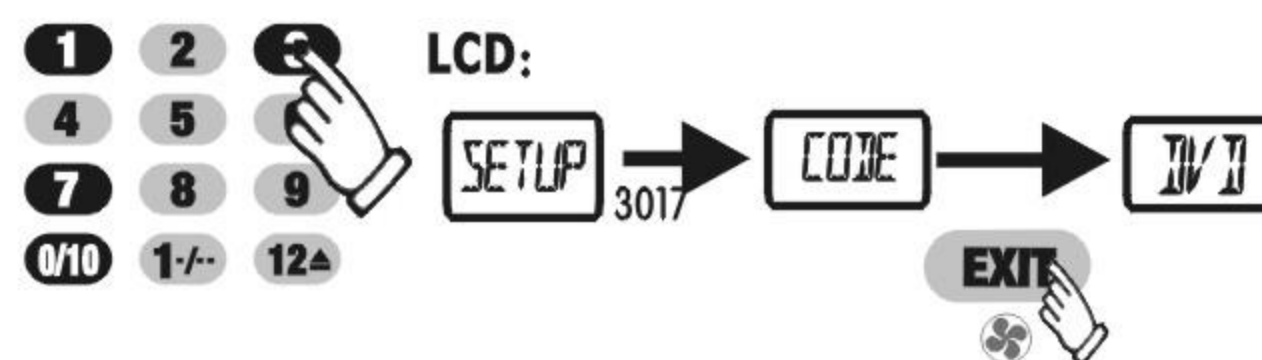

2. Press DVD key once to switch to DVD interface.

3. Press the "SET" key for about 5 seconds, to enter the sub-menu "CODE" state.

4. Press the "OK" key, to enter the settings state.

5. Enter four figure code 3017. It will return to the sub menu of "CODE" when the input is correct and "BI" is heard. Press key "exit" to exit and save the setting. Check whether or not all other keys (except equipment key and SET key) are valid. If yes, the setting is completed; if not, repeat Steps 4~5. (Sound "BI-BI-BI-BI" can be heard if the code input is wrong. Reenter again.)

B. Method of manual search of code

1. Manually turn on the home appliance you are going to take remote control of (e.g. TV or VCR, etc.), aim the remote controller at the home appliance that has been turned on. For example: to do settings on the TV.