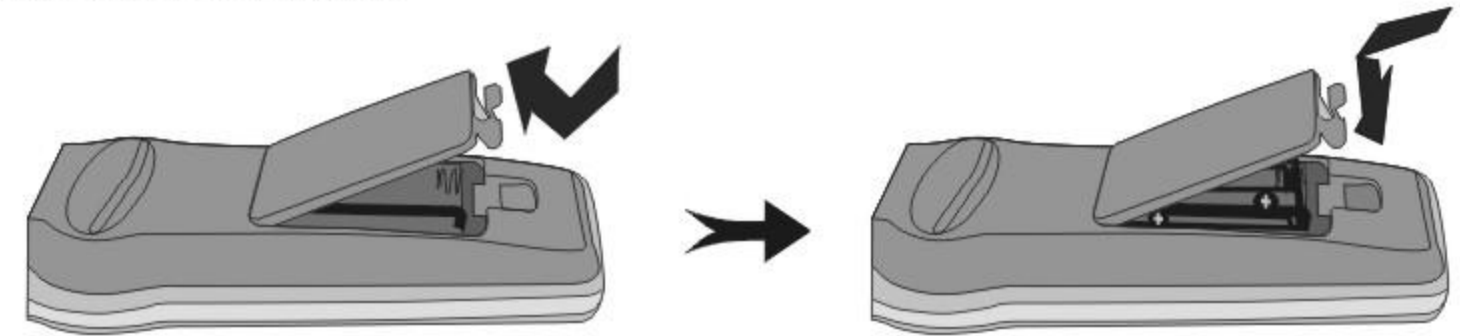

Install the batteries

Open the battery trough cover, install three fire-new AAA batteries according to the +/- mark on the trough wall, as shown in the figure:

Precautions:

- Do not use new and old batteries or batteries of different models concurrently.
- In case of any liquid leakage from a battery, be sure to take the battery out, and clean the battery compartment trough before replacing it with a new battery.
- Be sure to take the batteries out before you are not going to use this remote controller for a long period of time.