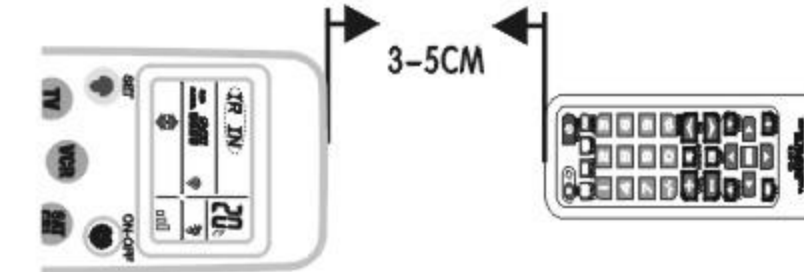

Learning function

This remote controller can learn the ones of various kinds of household electrical appliances with infrared control function in any interface. Eg. TV, VCR, and A/C, etc. When a interface is set, all the other keys have the learning function on the remote controller (equipment key and "SET" key excepted).

1. Aim horizontally the remote controller to be learnt at the signal window of this remote controller within a distance between 3~5 CM.