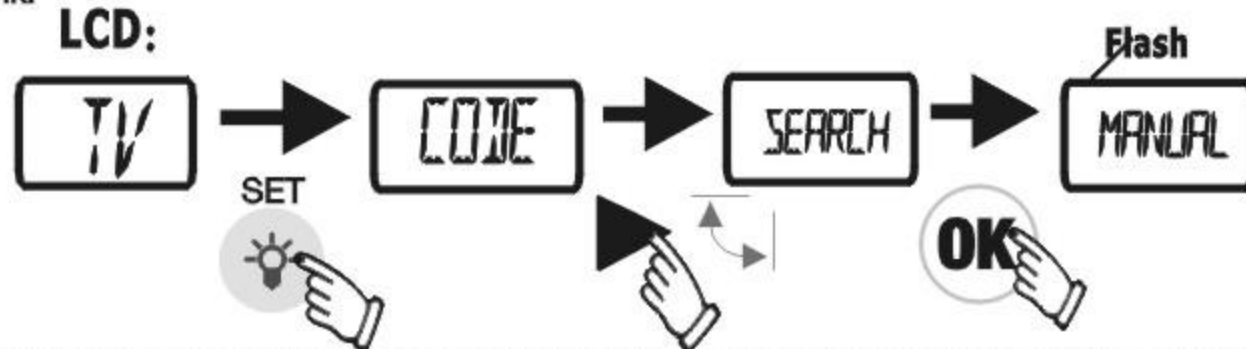

C. Fully automated search of code

1. Manually turn on the home appliance that you are going to take remote control of (e.g. TV, VCR etc.), aim the remote controller at your home appliance that has been turned on. For example: do settings on the TV.

2. Press key TV once to switch to "TV" interface.

3. Press the "SET" key for about 5 seconds, enter the sub-menu "CODE" state, then press the "▶◀" key to set the menu screen at "SEARCH", then press the "OK" key, the "MANUAL" will blink.

4. Press the "TEMP" key for once, the screen will show "AUTO".

5. Press the "OK" key for once, the system enters the Fully Automated Search state.

6. When the home appliance that you take remote control of is turned off, press the "OK" key immediately to stick to the code of this home appliance (remarks: TV and SAT will show Turned Off, and A/C (air-conditioner) will show Turned On. VCR, DVD and CD will show Play. If the VCR or DVD or CD shows Automatic Play, then turn it off manually, the system will go into the Standby state.)