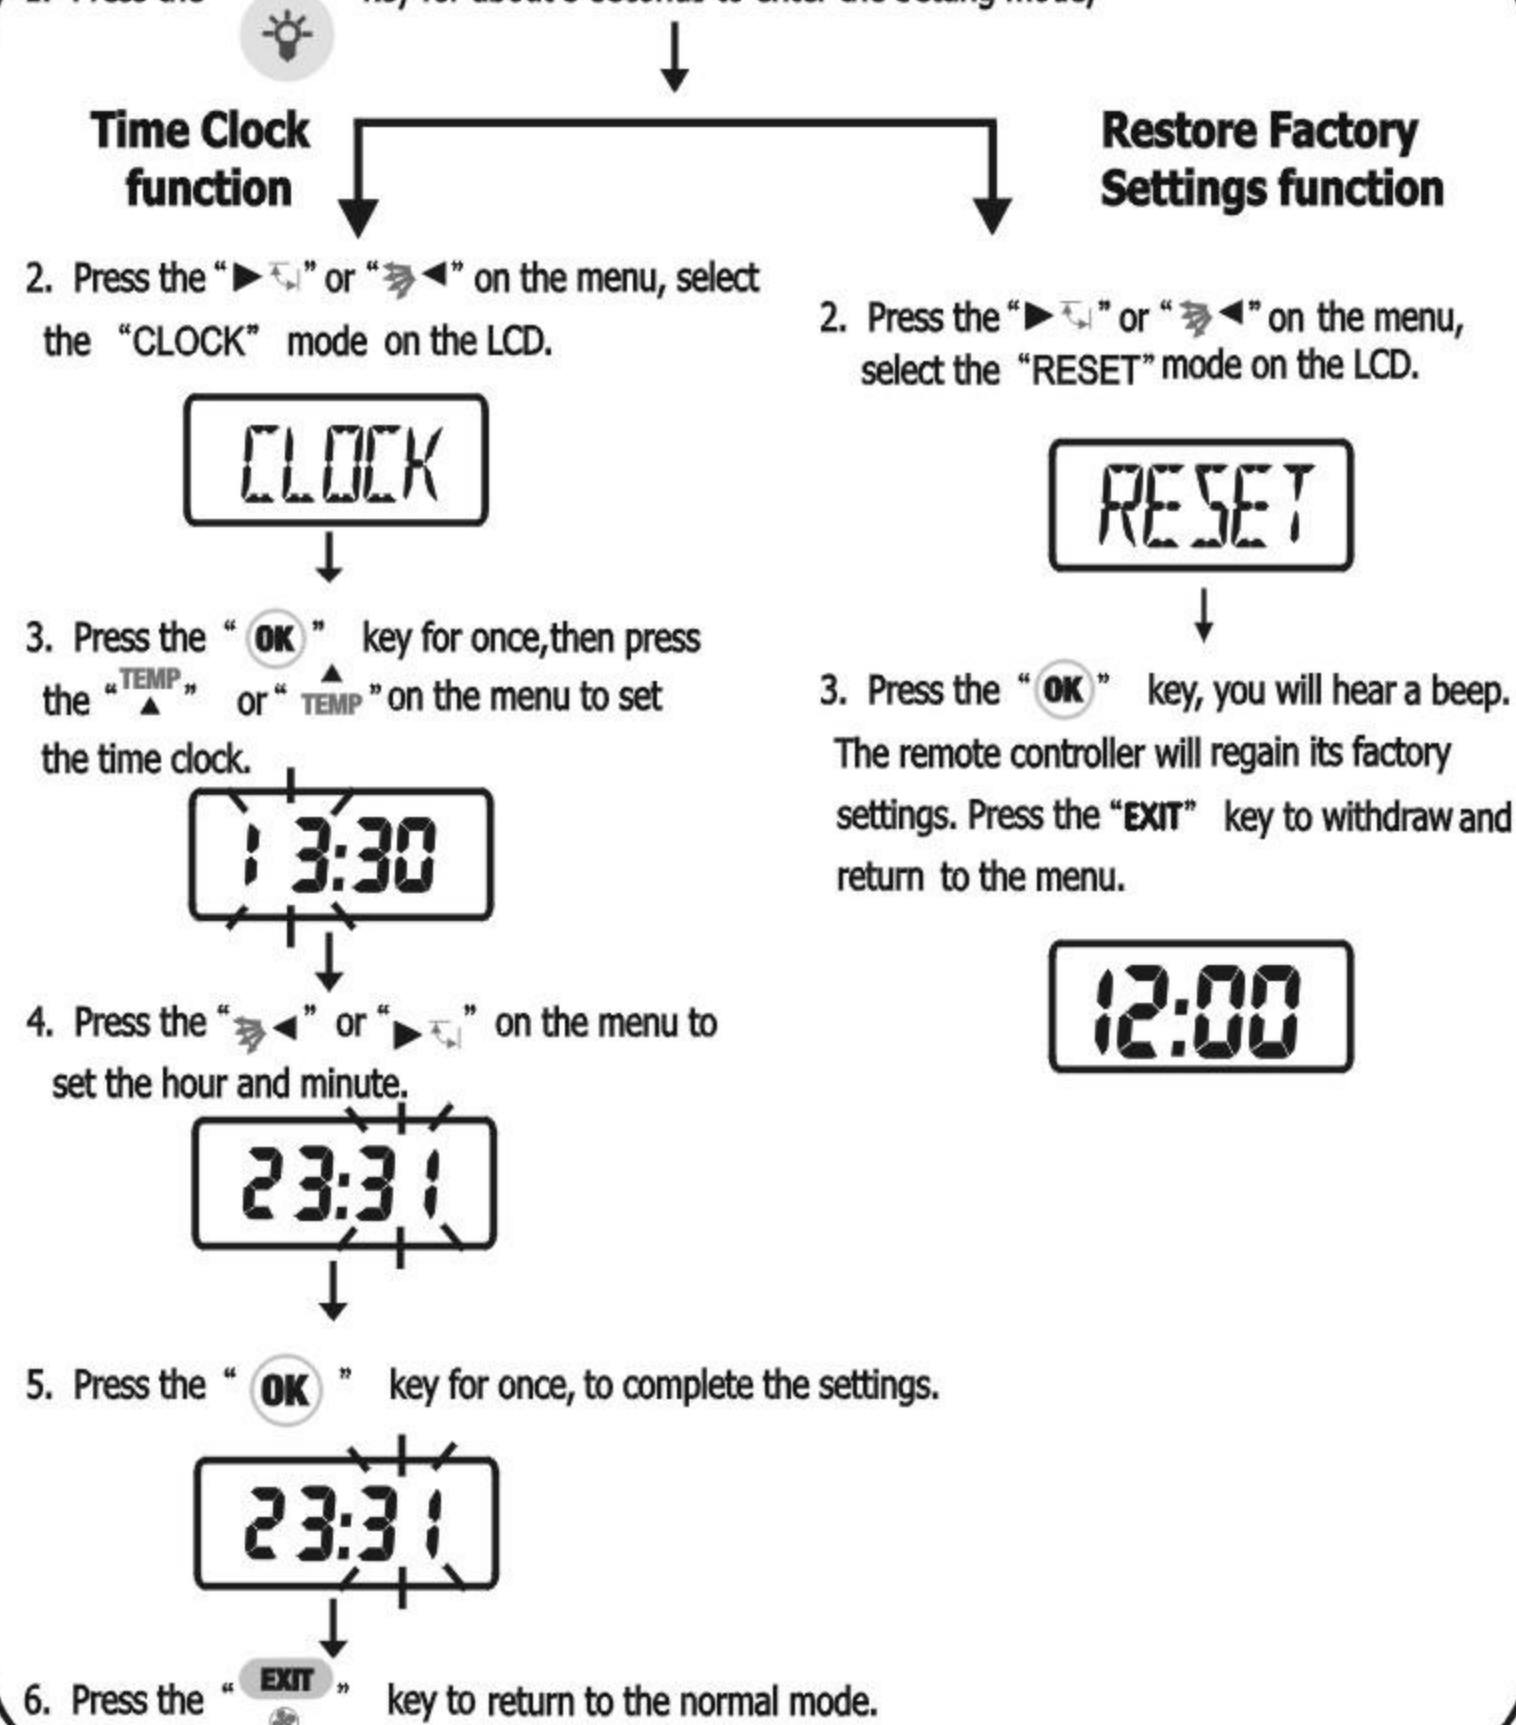

Remarks: Cancel the learned function

E.g. Cancel the learnt TV interface

Press the "SET" key to shift to the TV interface, → press the "SET" key for about 5 seconds to enter the Settings state → press the "▶◀" key to shift to the "LEARN" state → press the "OK" key to enter → press the "TEMP" to shift to the "LEARN" state. Press the "OK" key to the "LEARN" state → press the Key whose function has been learnt for once, the "K" in [LEARN] will blink for once, which means this key is cancelled. Repeat doing so to cancel the information that you want to cancel → press the "SET" key to withdraw and return to the "LEARN" menu, press the "EXIT" key for once, to return to the TV interface.

Other functions

1. Time Clock function and Restore Factory Settings function

On the TV, VCR, DVD, CD, SAT and A/C pages, you can do the followings:

1. Press the "SET" key for about 5 seconds to enter the Setting mode;