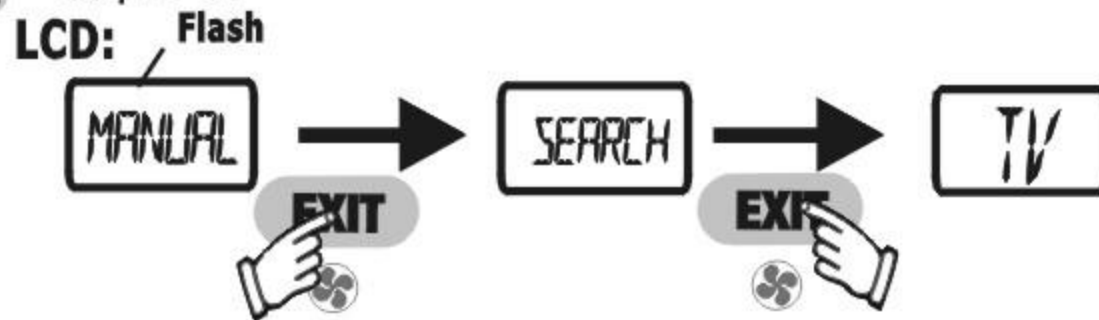

5. Aim the remote controller at the TV set, click the "TEMP" key, until the screen of the TV set shows the "VOLUME" mark. Press the "OK" key to return to the "MANUAL" state.

Remarks: except for that A/C (air-conditioner) shows Turned On, other home appliances all show the "Volume" mark. Therefore, when doing the settings, be sure to turn on the power of A/C (air-conditioner), and make it remain in the Stand-by state. Other home appliances shall remain in the Normal Play state.

6. Check whether or not other keys are valid, ("TEMP", "exit", SET, equipment key, confirm key excepted). If yes, press "exit" once to return to "SEARCH" menu and press "exit" again to exit. The setting is completed. If not, repeat Steps 4~6.

C. Fully automated search of code

1. Manually turn on the home appliance that you are going to take remote control of (e.g. TV, VCR etc.), aim the remote controller at your home appliance that has been turned on. For example: do settings on the TV.

2. Press key TV once to switch to "TV" interface.

3. Press the "SET" key for about 5 seconds, enter the sub-menu "CODE" state, then press the "▶◀" key to set the menu screen at "SEARCH", then press the "OK" key, the "MANUAL" will blink.

4. Press the "TEMP" key for once, the screen will show "AUTO".

5. Press the "OK" key for once, the system enters the Fully Automated Search state.

6. When the home appliance that you take remote control of is turned off, press the "OK" key immediately to stick to the code of this home appliance (remarks: TV and SAT will show Turned Off, and A/C (air-conditioner) will show Turned On. VCR, DVD and CD will show Play. If the VCR or DVD or CD shows Automatic Play, then turn it off manually, the system will go into the Standby state.)

SETUP CODES FOR VCR