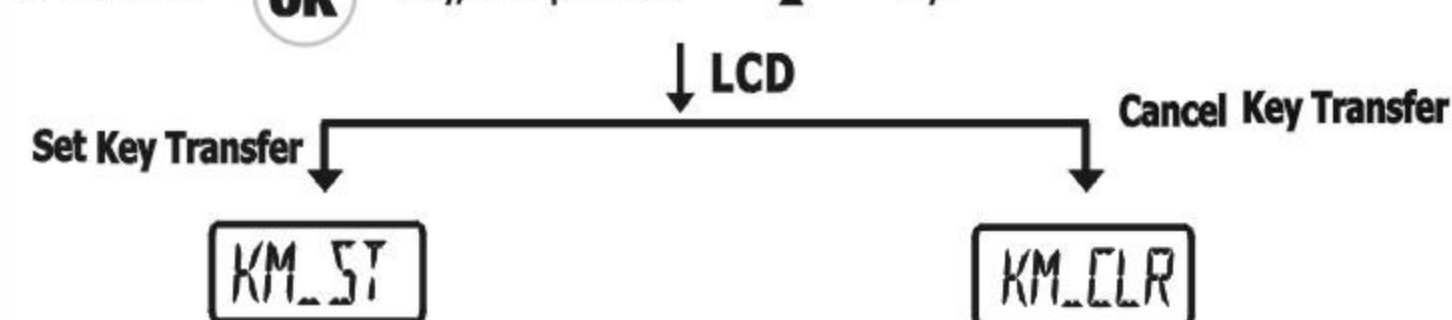

4. Press the "▶◀" or "◀▶" on the menu, or select the mode on the LCD.

5. Press the "OK" key, then press the "TEMP" key.