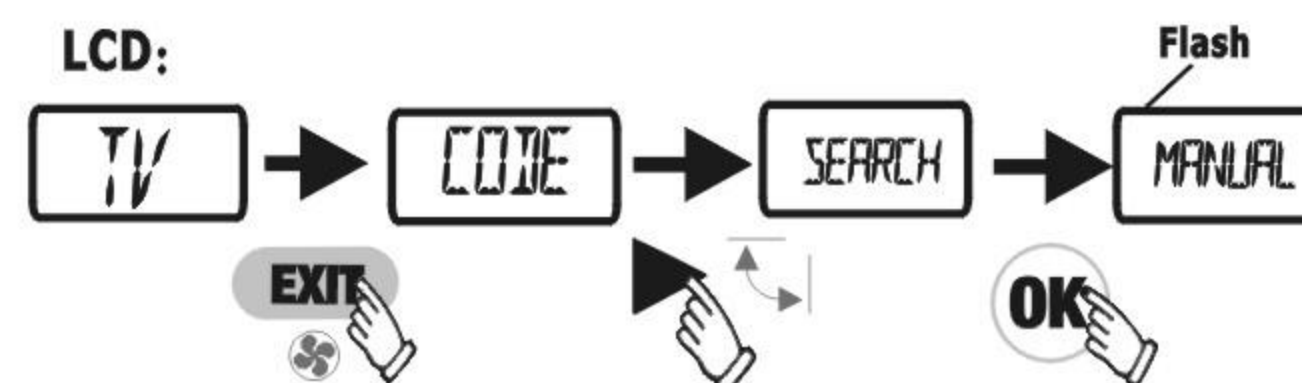

2. Press DVD key once to switch to DVD interface.

3. Press the "SET" key for about 5 seconds, to enter the sub-menu "CODE" state.

4. Press the "OK" key, to enter the settings state.

5. Enter four figure code 3017. It will return to the sub menu of "CODE" when the input is correct and "BI" is heard. Press key "exit" to exit and save the setting. Check whether or not all other keys (except equipment key and SET key) are valid. If yes, the setting is completed; if not, repeat Steps 4~5. (Sound "BI-BI-BI-BI" can be heard if the code input is wrong. Reenter again.)

B. Method of manual search of code

1. Manually turn on the home appliance you are going to take remote control of (e.g. TV or VCR, etc.), aim the remote controller at the home appliance that has been turned on. For example: to do settings on the TV.

2. Press key TV once to switch to "TV" interface.

3. Press the "SET" key for about 5 seconds, enter the sub-menu "CODE" state; then press the "SEARCH" key to show "SEARCH", then press the "OK" key, the "MANUAL" will blink.

4. Press the "OK" key for once, the "Code" will blink.

5. Aim the remote controller at the TV set, click the "TEMP" key, until the screen of the TV set shows the "VOLUME" mark. Press the "OK" key to return to the "MANUAL" state.