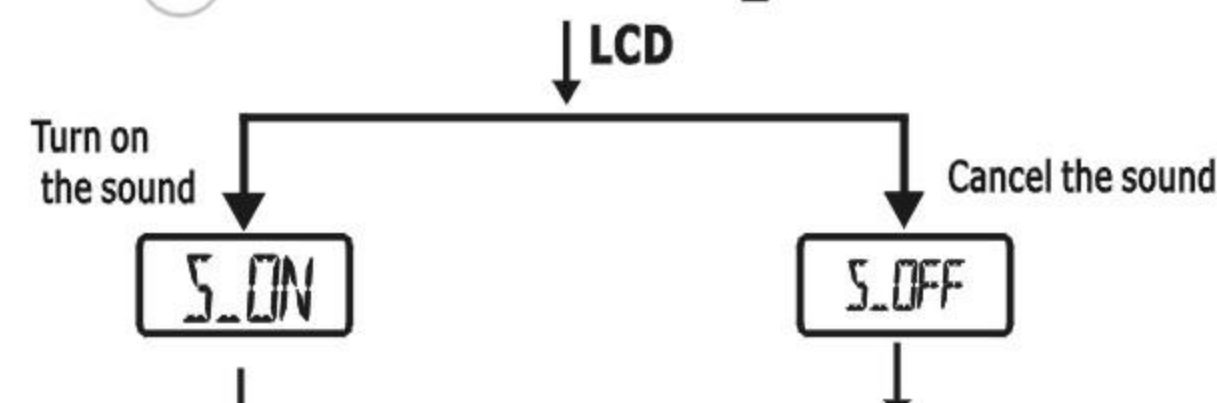

Six-in-one Universal Remote Controller with LCD Display

ENGLISH

4. Press the "←" or "→" on the menu to set the hour and minute.

5. Press the "OK" key, then press the "TEMP" key for once.

6. Press the "OK" for once to turn on the time clock, then press the "EXIT" key to return to the original state, the screen will display "🔔".
6. Press the "OK" to cancel the time clock, then press the "EXIT" key to return to the original state, the screen will not display "🔔".

3. Key Sound On/Off Settings

1. Press the "SET" key for about 5 seconds, to enter the Settings mode.

2. Press the "←" or "→" on the menu, or select the mode on the LCD.

3. Press the "OK" key for once, then press the "TEMP" key on the menu