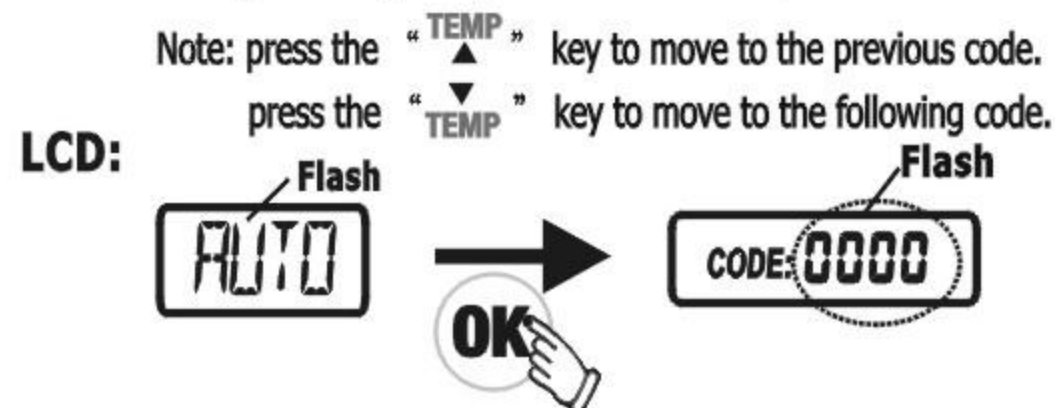

C. Fully automated search of code

1. Manually turn on the home appliance that you are going to take remote control of (e.g. TV, VCR etc.), aim the remote controller at your home appliance that has been turned on. For example: do settings on the TV.

2. Press key TV once to switch to "TV" interface.

3. Press the "SET" key for about 5 seconds, enter the sub-menu "CODE" state, then press the "▶◀" key to set the menu screen at "SEARCH", then press the "OK" key, the "MANUAL" will blink.

4. Press the "TEMP" key for once, the screen will show "AUTO".

5. Press the "OK" key for once, the system enters the Fully Automated Search state.

6. When the home appliance that you take remote control of is turned off, press the "OK" key immediately to stick to the code of this home appliance (remarks: TV and SAT will show Turned Off, and A/C (air-conditioner) will show Turned On. VCR, DVD and CD will show Play. If the VCR or DVD or CD shows Automatic Play, then turn it off manually, the system will go into the Standby state.)