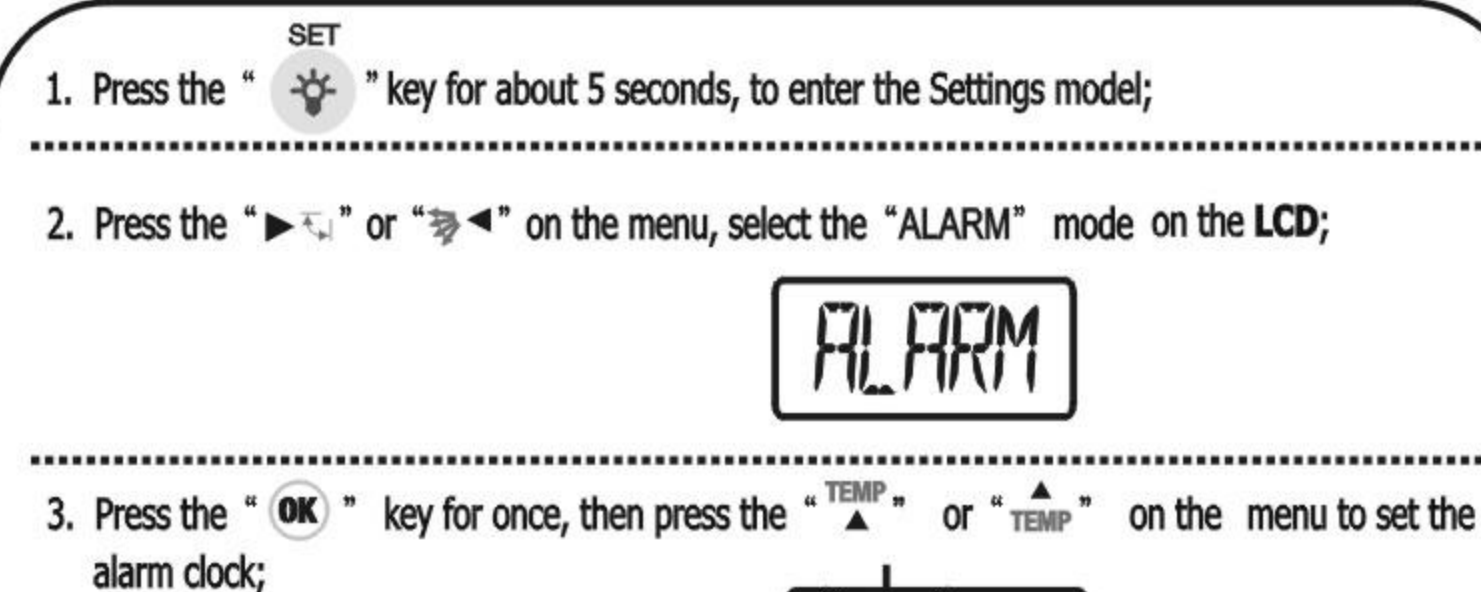

2. Set/Cancel Alarm Clock function

SETUP CODES FOR TV