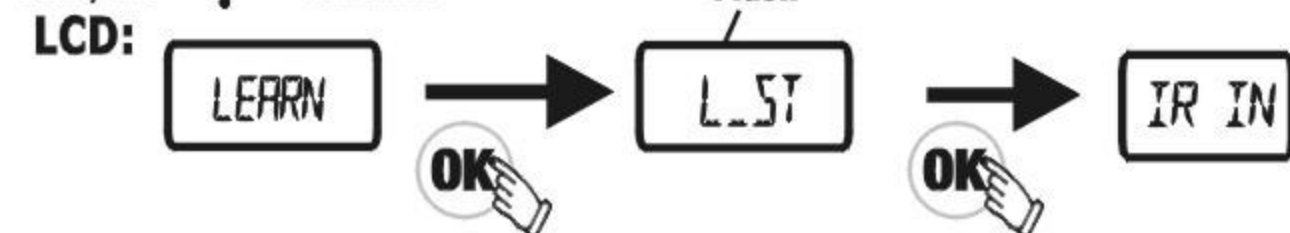

Learning function

This remote controller can learn the ones of various kinds of household electrical appliances with infrared control function in any interface. Eg. TV, VCR, and A/C, etc. When a interface is set, all the other keys have the learning function on the remote controller (equipment key and "SET" key excepted).

1. Aim horizontally the remote controller to be learnt at the signal window of this remote controller within a distance between 3~5 CM.

2. Press the "SET" key for about 5 seconds, enter the sub-menu "CODE" state, then press the "TV" key to set the menu at the "LEARN" state.

3. Press the "OK" key, the "L-ST" will blink; then press the "OK" key to enter the learning state, the "IR IN" will blink.

4. Press once the corresponding key to switch to the interface of the household electrical appliance to be learnt from (e. g., when setting TV, press key TV to switch to the interface of "TV".)