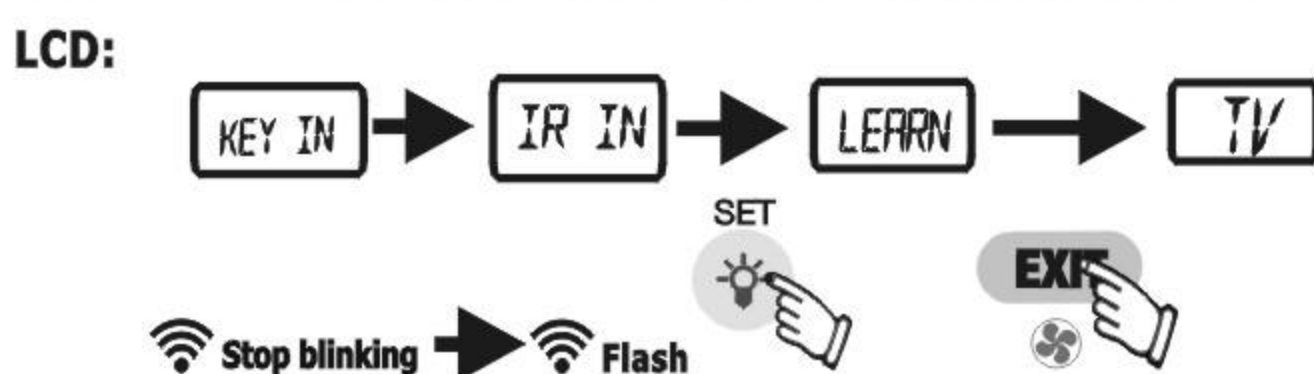

6. Press the corresponding key to be learnt from on this remote controller, "IR IN" will flicker again. Now other keys of the remote controller to be learnt from have been learnt to that key. Learn each key gradually in the same way till all keys have been learnt. Press key "SET" once to exit the learning mode. Press again key "exit" to return to the interface of "TV".