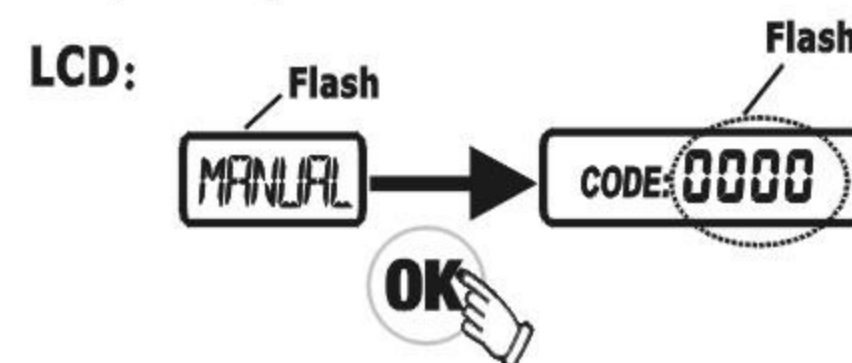

4. Press the "OK" key for once, the "Code" will blink.