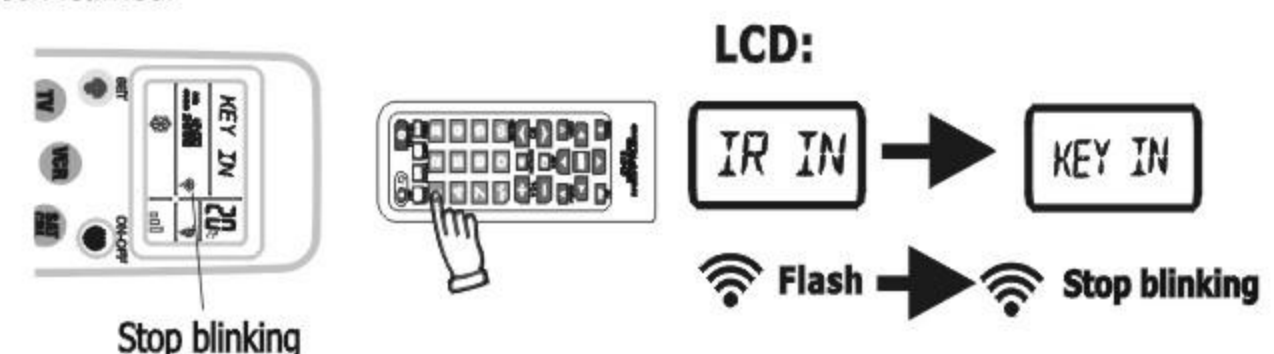

4. Press once the corresponding key to switch to the interface of the household electrical appliance to be learnt from (e. g., when setting TV, press key TV to switch to the interface of "TV".)

5. Press a certain function key on the target remote controller to send out its code, until the "IR IN" stops blinking, then loosen the key, it means the Code Sending Instruction of this function key has been learned.