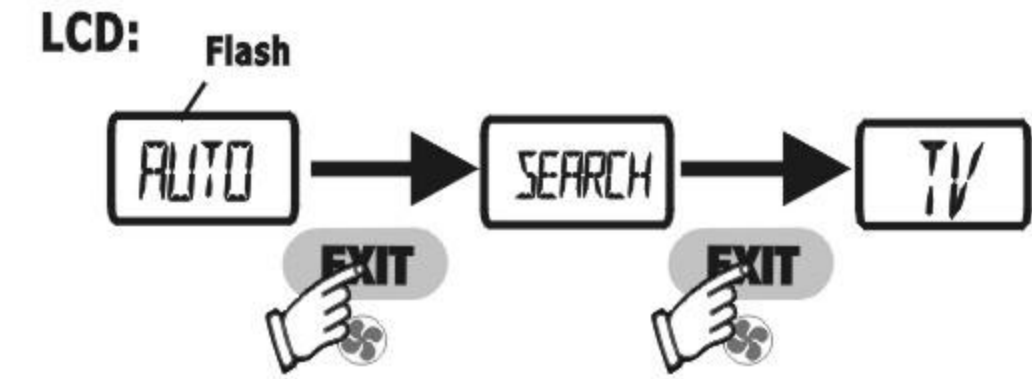

Six-in-one Universal Remote Controller with LCD Display

ENGLISH

7. Check whether or not other keys are valid, ("TEMP", "EXIT", "SET", equipment key, OK key excepted). If yes, press "exit" once to return to "SEARCH" menu and press "exit" again to exit. The setting is completed. If not, repeat Steps 5-7.